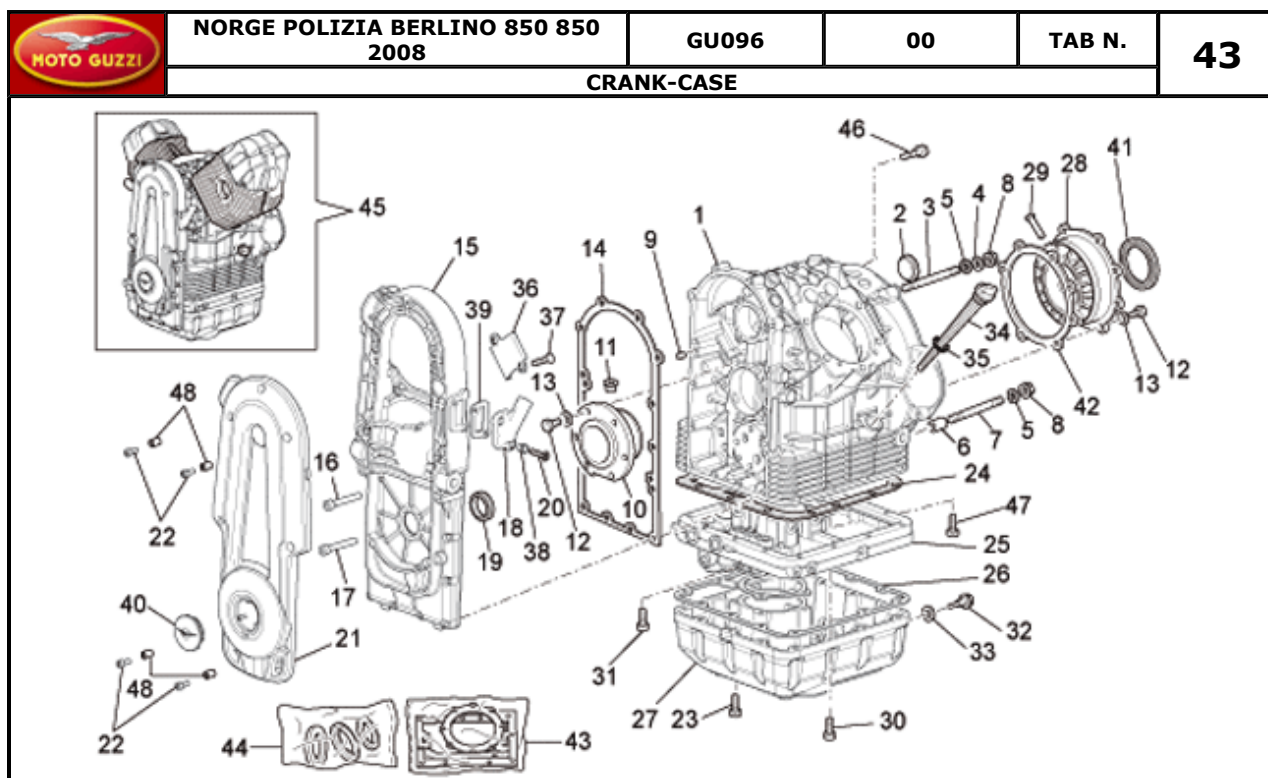

Pos.	Description	Year	I_M_	Country	Version	Code	Q.ty	P.Cod.
1	Crankcase, grey	-	-	-	-	976110	1	-
2	Disc	-	-	-	-	GU12003900	1	AH199
3	Stud bolt M8X66	-	-	-	-	GU96508066	3	-
4	Washer 8,4X15X1,5	-	-	-	-	GU95008208	2	-
5	Washer 8,4X13X0,8	-	-	-	-	GU14615901	5	-
6	Coupling bush	-	-	-	-	GU12018900	2	AH199
7	Stud bolt M8x75	-	-	-	-	GU96508075	2	-
8	Flanged nut M8	-	-	-	-	GU92660021	5	-
9	Pin	-	-	-	-	GU95512081	2	AI009
10	Complete flange	-	-	-	-	GU14011900	1	-
11	Pin	-	-	-	-	GU12012200	1	-
12	Hex screw M8x25	-	-	-	-	GU98084425	14	-
13	Spring washer 8x15x0,3	-	-	-	-	GU61270300	14	AO449
14	Cover gasket	-	-	-	-	GU05001231	1	AH359
15	Cover grey	-	-	-	-	976098	1	-
16	Hex socket screw M8x55	-	-	-	-	AP8150046	4	-
17	Hex socket screw M6X30	-	-	-	-	GU98682330	10	-
18	Union	-	-	-	-	GU05007230	1	AO15E
19	Gasket ring 22x35x7viton	-	-	-	-	GU90412237	1	-
20	Hex socket screw M6x20	-	-	-	-	GU98682320	2	AH039
21	Alternator cover grey	-	-	-	-	GU05001630	1	-
22	Hex socket screw M6x16	-	-	-	-	GU98682316	4	-
23	Hex socket screw M6x35	-	-	-	-	GU98680335	4	AO329
24	Gasket	-	-	-	-	GU01003651	1	AH369
25	Flange grey	-	-	-	-	976083	1	AO459
26	Gasket	-	-	-	-	GU05003630	1	AH269
27	Oil sump grey	-	-	-	-	976101	1	AI009
28	Complete flange	-	-	-	-	GU12011400	1	-
	Flange min.0,2 mm	-	-	-	-	GU12011401	1	AI009
	Flange min.0,4 mm	-	-	-	-	GU12011402	1	AI009
	Flange min.0,6 mm	-	-	-	-	GU12011403	1	AI009
29	Pin	-	-	-	-	GU12011700	1	-
30	Hex socket screw m6x55	-	-	-	-	AP4ADN000007	14	-
31	Hex socket screw M6x60	-	-	-	-	GU98680360	2	AH109