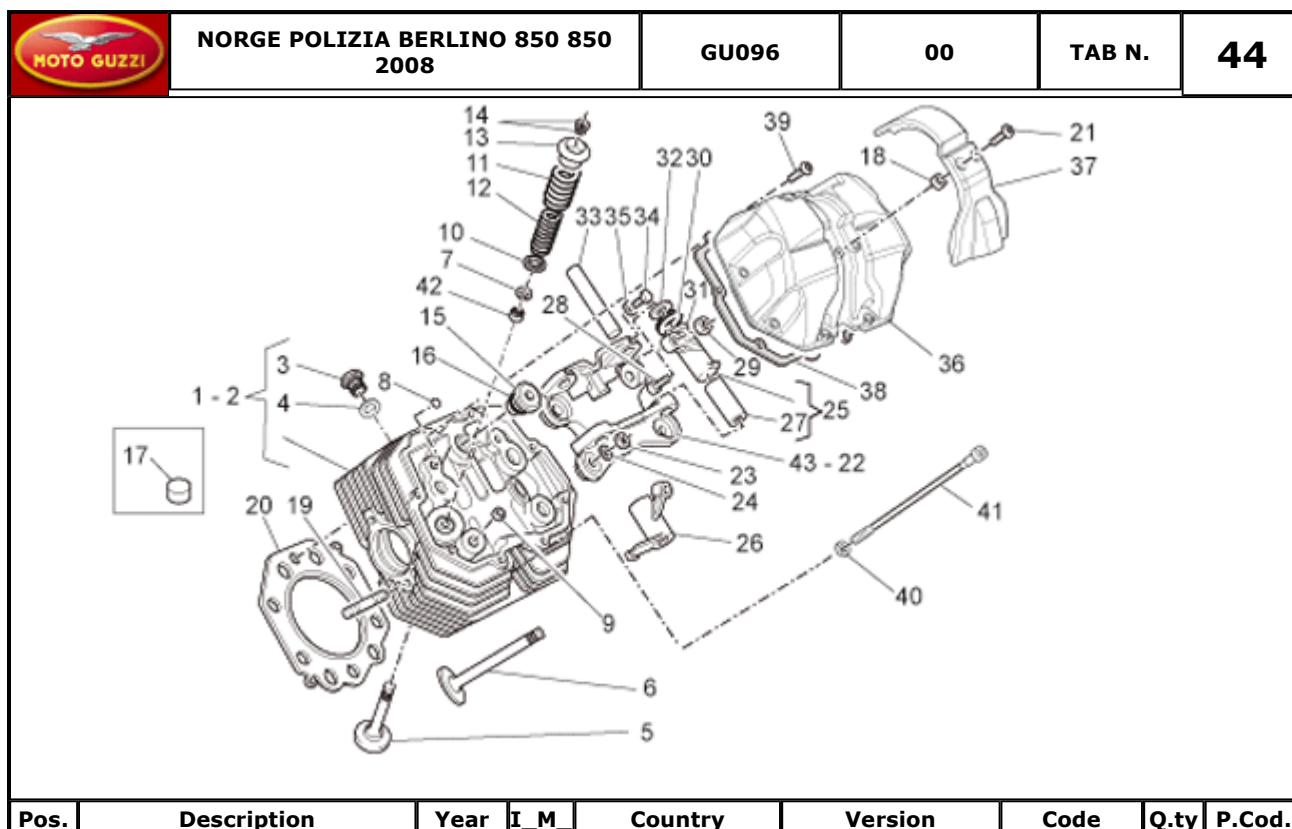

Pos.	Description	Year	I_M	Country	Version	Code	Q.ty	P.Cod.
1	RH head assy w/h valve	-	-	-	-	976349	1	AA00B
2	LH head assy with valve	-	-	-	-	976348	1	-
3	Plug	-	-	-	-	976068	2	-
4	Washer 16X10.5X2.5	-	-	-	-	486075	2	AA010
5	Exhaust valve	-	-	-	-	GU05036131	2	AA01N
6	Intake valve	-	-	-	-	GU05036030	2	-
7	Snap ring	-	-	-	-	GU90353016	4	-
8	O-ring 8,73x1,78-viton	-	-	-	-	224202	4	-
9	Pin 11,8X10	-	-	-	-	825597	4	AA129
10	Lower cup 14,2x32x7	-	-	-	-	976181	4	AA129
11	Outer spring	-	-	-	-	GU37037405	4	AA02*
12	Inner spring	-	-	-	-	GU37037605	4	AA129
13	Upper cup	-	-	-	-	GU01038060	4	AA03*
14	Valve half-cone	-	-	-	-	GU01038160	8	-
15	Oil plug	-	-	-	-	GU12022600	2	-
16	O-ring 20,24X2,62	-	-	-	-	GU90706203	2	-
17	Rubber spacer	-	-	-	-	GU05025331	18	-
18	Bush 6,8x8,8x9,8	-	-	-	-	GU32116810	4	AA15*
19	Stud bolt	-	-	-	-	GU96508040	4	AO00*
20	Gasket	-	-	-	-	976087	2	-
21	Screw w/ flange M5x16	-	-	-	-	AP8152298	4	AC38B
22	LH.Rocker arm support	-	-	-	-	976153	1	-
23	Nut M10X1,5	-	-	-	-	GU92603010	8	-
24	Washer 10,5X21X1	-	-	-	-	GU14018400	8	AC08*
25	RH rocker arm assy	-	-	-	-	GU14030201	2	AC08*
26	LH rocker arm assy	-	-	-	-	GU14030401	2	AC069
27	Bush 15x18x43	-	-	-	-	GU91111511	4	AC099
28	Adjuster screw	-	-	-	-	GU17034050	4	-
29	Nut	-	-	-	-	GU10034100	4	-
30	Spring	-	-	-	-	GU94322215	4	-
31	Washer 15,2x26x1	-	-	-	-	GU90118152	8	-
32	Washer 15,2x26x0,5	-	-	-	-	GU10032700	4	AC069
33	Rocker shaft	-	-	-	-	GU12031800	4	-