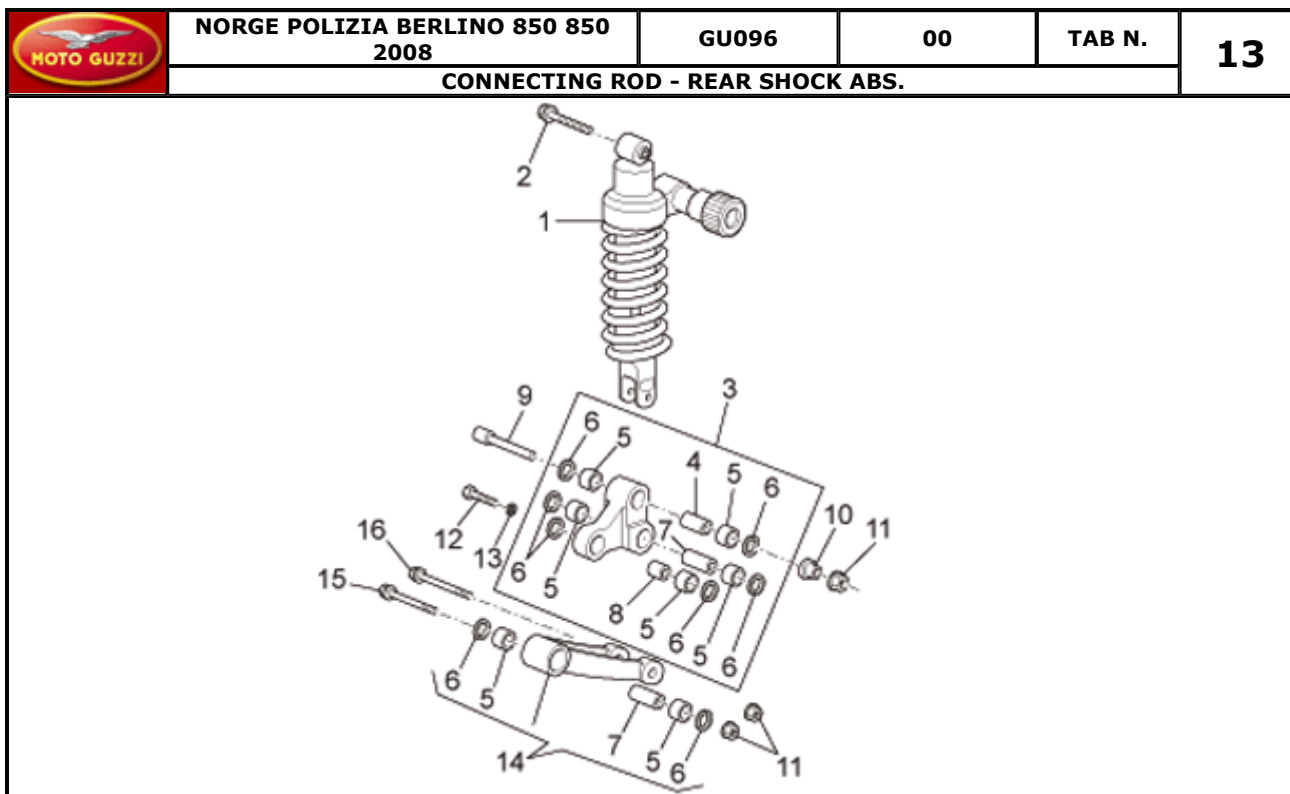

Pos.	Description	Year	I_M	Country	Version	Code	Q.ty	P.Cod.
1	Shock absorber	-	-	-	-	GU05550230	1	BF009
2	Screw w/ flange M10x80	-	-	-	-	AP8152398	1	-
3	Double conrod	-	-	-	-	GU05560330	1	BF099
4	Double connecting rod pin L40	-	-	-	-	AP8135924	1	BF109
5	Needle bearing	-	-	-	-	AP8110066	7	BF119
6	Oil seal D18x24x3	-	-	-	-	AP8110068	8	-
7	Double connecting rod pin L47	-	-	-	-	GU05562030	2	BF109
8	Double connecting rod pin L25	-	-	-	-	AP8135608	1	BF109
9	Hex socket screw M10x82	-	-	-	-	AP8152397	1	-
10	T bush *	-	-	-	-	AP8121155	1	-
11	Self-locking nut M10*	-	-	-	-	AP8152301	3	-
12	Hex screw M10x47	-	-	-	-	AP8152147	1	BF029
13	Curved spring washer *	-	-	-	-	AP8150292	1	-
14	Single conrod comp.	-	-	-	-	GU05562430	1	BF089
15	Screw w/ flange M10x85	-	-	-	-	AP8152482	1	-
16	Screw w/ flange M10x95	-	-	-	-	AP8152396	1	-